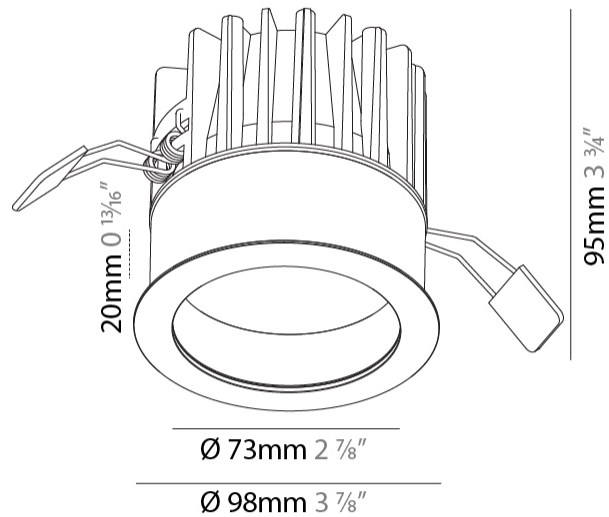

GENERAL

Series: Oiko
Subseries: Oiko Comfort
Brand: Prolicht
Division: Architectural
Mounting Type: Recessed
Mounting Location: Ceiling
Subcategory: Downlight

PHYSICAL

Shape: Round
Diameter (mm): 98
Diameter (in): 3 7/8
Height (mm): 95
Height (in): 3 3/4
Ceiling Thickness (mm): 10 / 12.5 / 15
Ceiling Thickness (in): 3/8 or 1/2 or 9/16
Min. Recessing Depth (mm): 110
Min. Recessing Depth (in): 4 1/16
Light Distribution: Downlight
Weight (kg): 0.452
Weight (lbs): 1
Fixture Finish: SSR / BKV / CWI / CRY / HAB / UFT / ITA / RUA / FTG / MYG / LOD / PUS / FRO / FUP / KIA / POP / BLS / SPG / MEY / GOH / GUM / CHC / COM / ABZ / JAG / OBR / MOS / ROR
Fixture Material: Aluminum Die Cast
Cut-out Measurements: D. - 92mm / 3 5/8"

ELECTRICAL

Lamp Type: LED (Zhaga Standard)
Input Wattage (W): 20.9
Total Output Wattage (W): 18.7
Dimming: Tri-Mode (Non-Dimming and Phase Dimming (120Vac only) and 0-10V Dimming)
Driver Included: No
Driver Location: Recessed Housing
Driver Type: Constant Current - Universal
Housing: See components
Input Voltage (V): 120 - 277
Constant Current (MA): 500

LED

Number of LEDs: 1
Color Temperature (°K): 2700 / 3000 / 3500 / 4000
Max. Delivered Lumen (lm): 1630 / 1670 / 1754 / 1790
Nominal Lumen (lm): 2360 / 2420 / 2548 / 2600
CRI: >90 CRI
Lamp Life (hrs): 50000

OPTICAL

Reflector°: 18 / 26 / 40

RATINGS AND CERTIFICATIONS

Certified By: Certified for North American Standards
IP rating: IP20