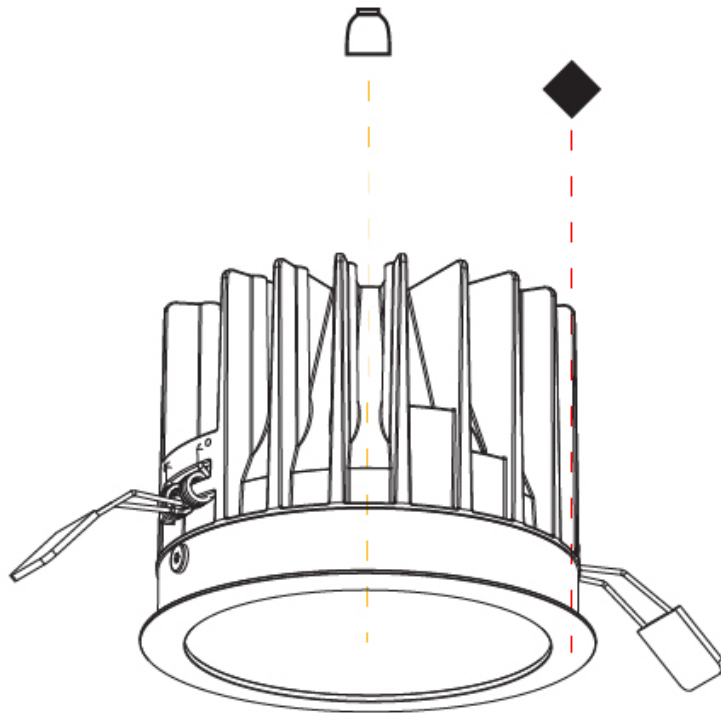

OIKO STANDARD RECESSED

A37868-

PROJECT _____

TYPE _____

SPECIFIER _____

QUANTITY _____

DATE _____

A